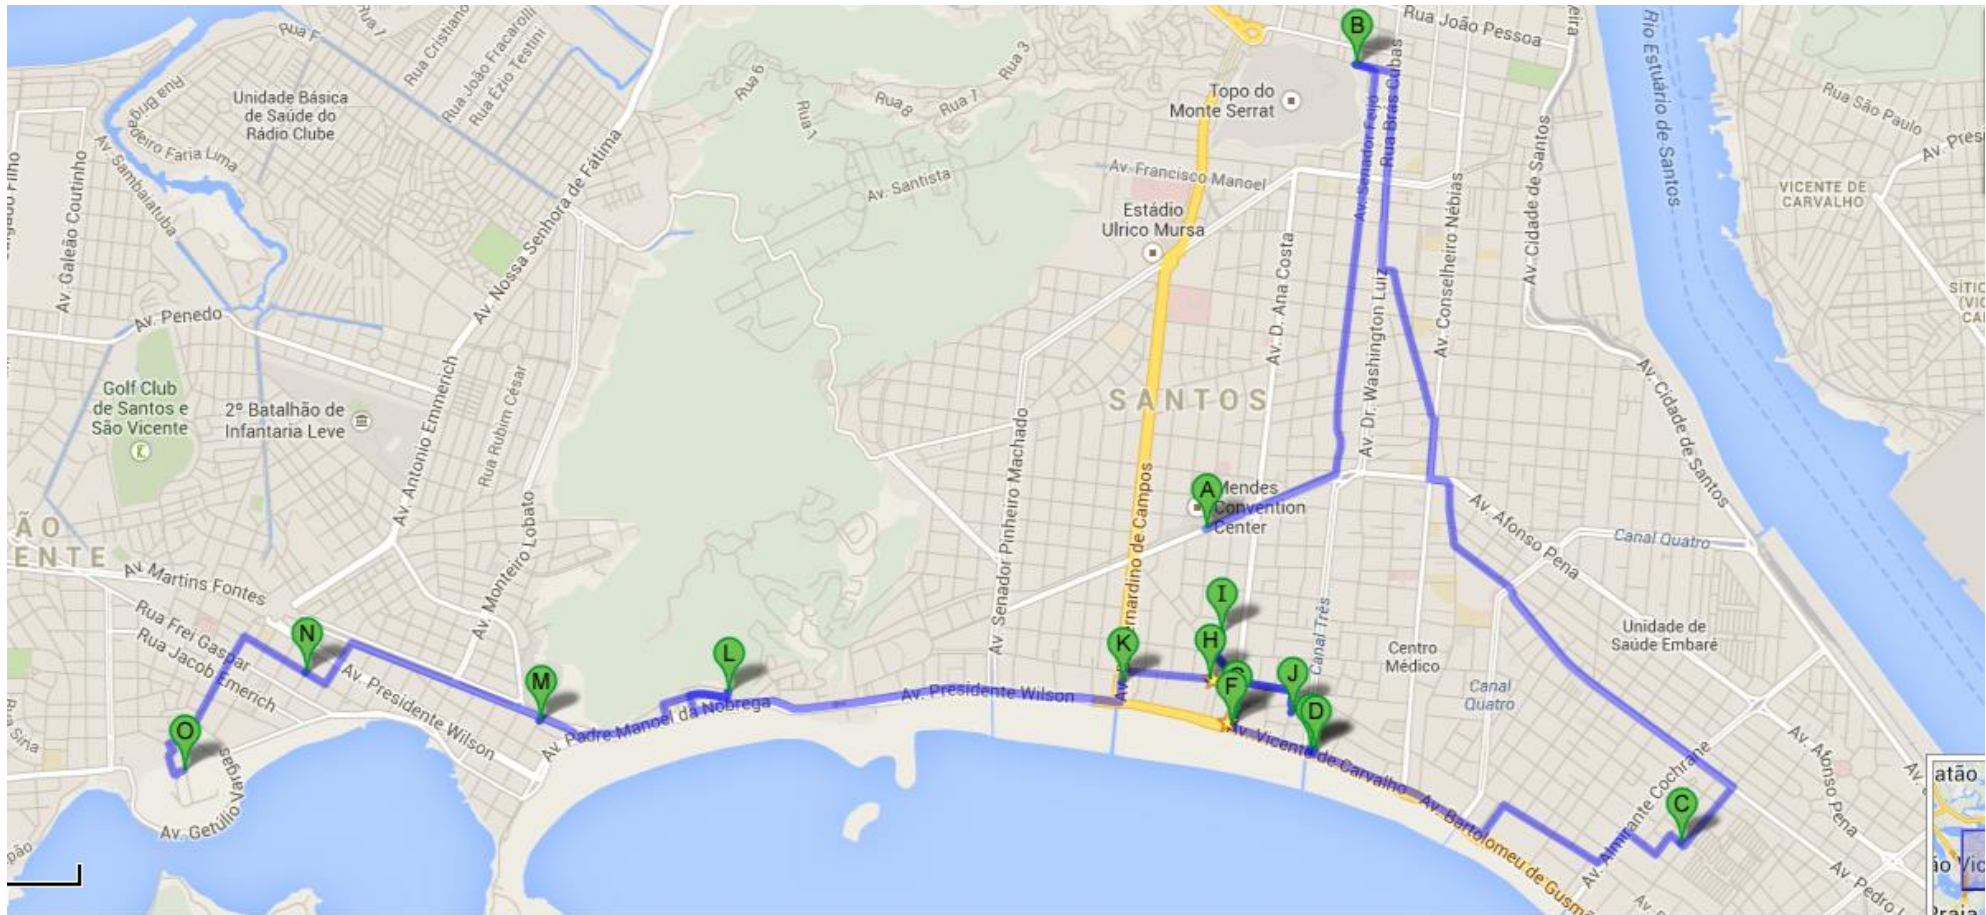

MAP OF MAIN HOTELS – SANTOS AND SÃO VICENTE

A – Mendes Convention Center

B – Monte Serrat Hotel

C – Carina Flat

D – Mércure Santos

E – Hotel Ibis Santos

F – Ville Atlântico Hotel

G – Parque Balneário Hotel

H – Mendes Plaza Hotel

I – Hotel Cosmopolitan Praia Flat

J – Gonzaga Flat Service

K – Pousada Cantinho da Praia

L – Itararé Tower Beach

M – Palais Hotel

N – Palladium Apart Service

O – Hotel Chácara do Mosteiro